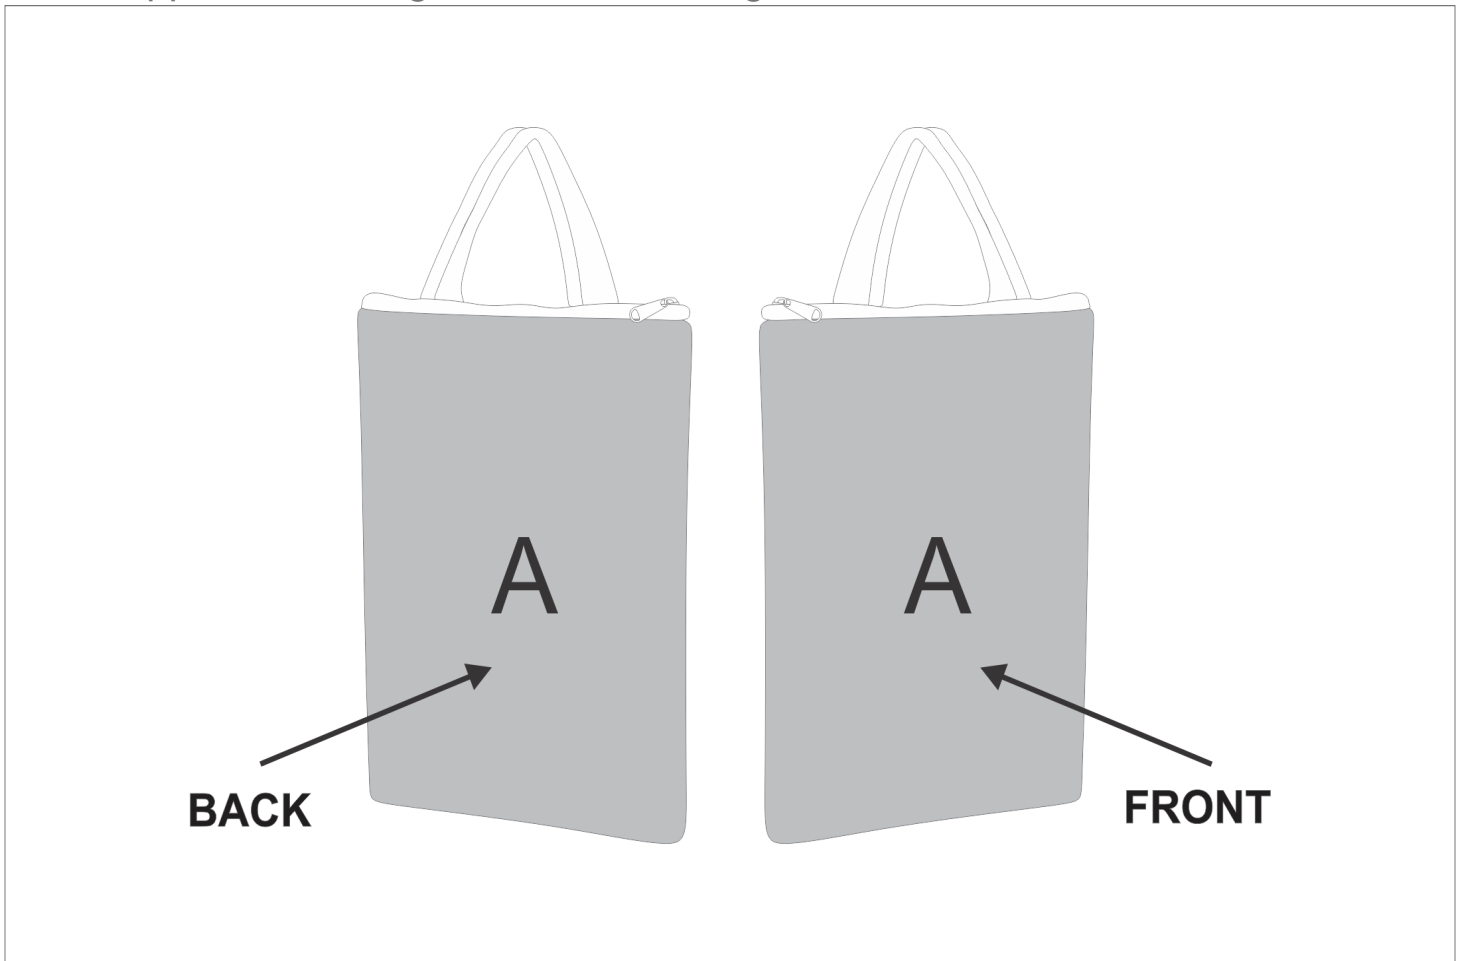

SG-HP-46-G

PPS Hoppla Rosenberg A4 Document Bag - Black

Need to know:

Includes 1-Position Sublimation (setup fees apply)

- Please Note: We cannot guarantee 100% logo Alignment on all Brandable Panels.

Branding Options:

| Position | Branding Method (Branding Code) | No. of Colours | Dimension |
|----------|---------------------------------|----------------|-------------------------|
| A | Custom Sublimation A (CPSUB-A) | Full Colour | 301mm wide x 762mm high |